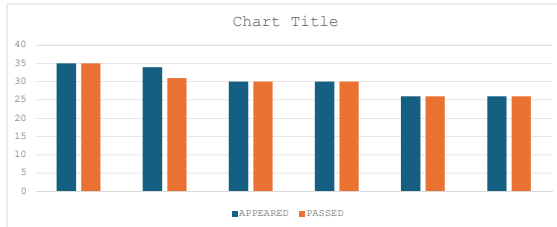

TELANGANA TRIBAL WELFARE RESIDENTIAL DEGREE COLLEGE (G) - MAHABUBABAD

COMPUTER APPLICATION RESULT ANALYSIS

Academic Year 2017- 18

APPEARED	PASSED	PERCENTAGE
18	18	100%

Academic Year 2018-19

APPEARED	PASSED	PERCENTAGE
32	32	100%
16	16	100%

Academic Year 2019-20

APPEARED	PASSED	PERCENTAGE
36	36	100%
33	33	100%
16	16	100%
16	16	100%
16	16	100%
16	16	100%

Academic Year 2020-21

APPEARED	PASSED	PERCENTAGE
35	35	100%
34	31	91%
30	30	100%
30	30	100%
26	26	100%
26	26	100%