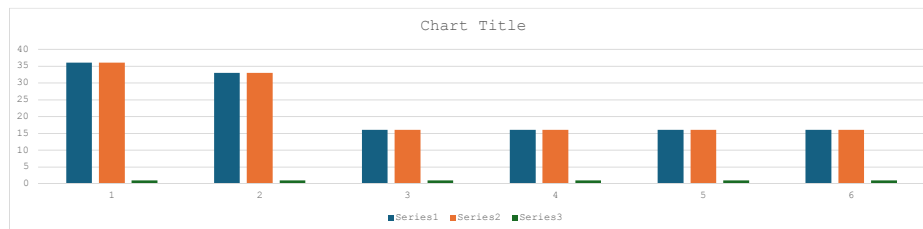

TELANGANA TRIBAL WELFARE RESIDENTIAL DEGREE COLLEGE (G) - MAHABUBABAD

COMPUTER APPLICATION RESULT ANALYSIS

Academic Year 2017- 18

APPEARED	PASSED	PERCENTAGE
18	18	100%

Academic Year 2018-19

APPEARED	PASSED	PERCENTAGE
32	32	100%
16	16	100%

Academic Year 2019-20

APPEARED	PASSED	PERCENTAGE
36	36	100%
33	33	100%
16	16	100%
16	16	100%
16	16	100%
16	16	100%

Academic Year 2020-21

APPEARED	PASSED	PERCENTAGE
35	35	100%
34	31	91%
30	30	100%
30	30	100%
26	26	100%
26	26	100%