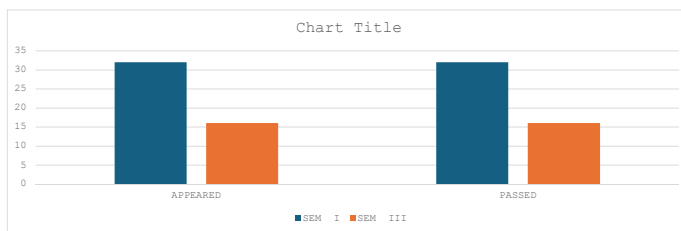

TELANGANA TRIBAL WELFARE RESIDENTIAL DEGREE COLLEGE (G) - MAHABUBABAD

COMPUTER APPLICATION RESULT ANALYSIS

Academic Year 2017- 18

APPEARED	PASSED	PERCENTAGE
18	18	100%

Academic Year 2018-19

APPEARED	PASSED	PERCENTAGE
32	32	100%
16	16	100%

Academic Year 2019-20

APPEARED	PASSED	PERCENTAGE
36	36	100%
33	33	100%
16	16	100%
16	16	100%
16	16	100%
16	16	100%

Academic Year 2020-21

APPEARED	PASSED	PERCENTAGE
35	35	100%
34	31	91%
30	30	100%
30	30	100%
26	26	100%
26	26	100%